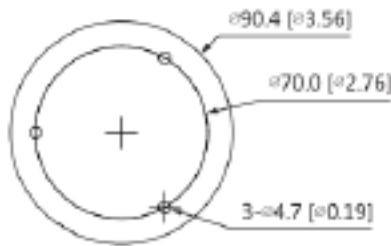

INSBO2IRWA

2.1MP Auto Focus H265 WDR 120 DB
Bullet Camera W/SD Slot

Product Specifications

Pole Mount	Junction Mount
INSX152 + INSX130	INSX130

*Design and specifications are subjects to change without notice.