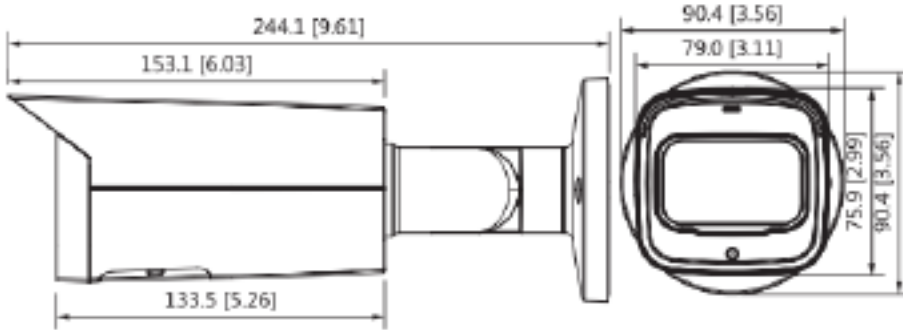

INSBO2IRWA

2.1MP Auto Focus H265 WDR 120 DB
Bullet Camera W/SD Slot

Product Specifications

Pole Mount	Junction Mount
INSX152 + INSX130	INSX130

*Design and specifications are subjects to change without notice.